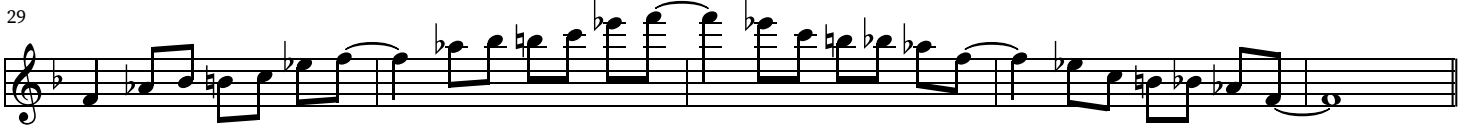

A Mixolydian

Set 2&4 Guitar

22 B Dorian

25 C Whole Tone

29 *F Blues*

34 *Eb Blues*

39 *G Blues*

44 Chromatic

1. Tempo is 72 BPM
2. Scales marked with an asterisk (*) are to be played in a "Swing" Style.
3. Scales without an asterisk (*) are to be played in a "Straight" Style.