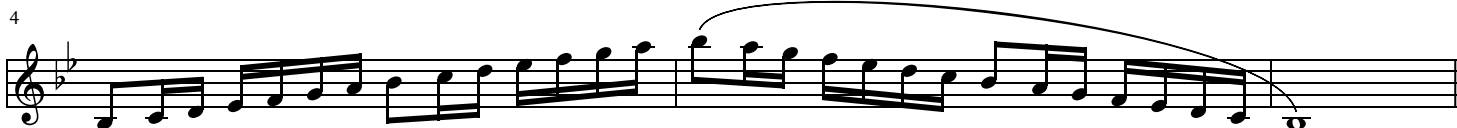

lajé Louisiana All State Jazz Scales *lajé*
Set 2 & 4

GUITAR

C Major

B♭ Major

A♭ Major

G♭ Major

E Major

D Major

1. Tempo is 72 BPM
2. Scales marked with an asterisk (*) are to be played in a "Swing" Style.
3. Scales without an asterisk (*) are to be played in a "Straight" Style.