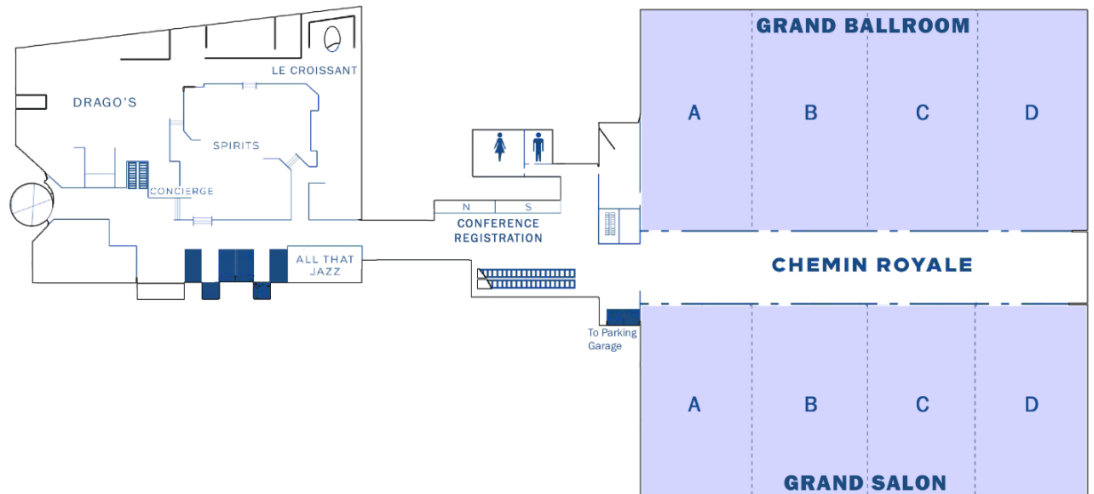

# Hilton New Orleans Riverside

(All-State Rehearsals and Concert Locations are highlighted.)

## THIRD FLOOR

- Ascot
- Camp
- Canal
- Commerce
- Fulton
- Jackson
- Jefferson Ballroom
- Magazine
- Newberry
- Royal
- Parish
- St. Charles Ballroom
- St. James Ballroom
- The District
- Windsor

## FIRST FLOOR

- Grand Ballroom (A, B, C, D)
- Grand Salon (A, B, C, D)
- Conference Registration

The Riverside Complex and the Second Floor are connected by an interior walkway.

**RIVERSIDE COMPLEX**

- Bridge
- Chart (A, B, C)
- Compass
- Quarterdeck (A, B, C)
- Port
- River
- Starboard
- Steering

**SECOND FLOOR**

- Cambridge
- Chequers
- Churchill (A, B, C, D)
- Front Desk (Check-in)
- Eglinton Winton
- Marlborough (A, B)
- Prince of Wales